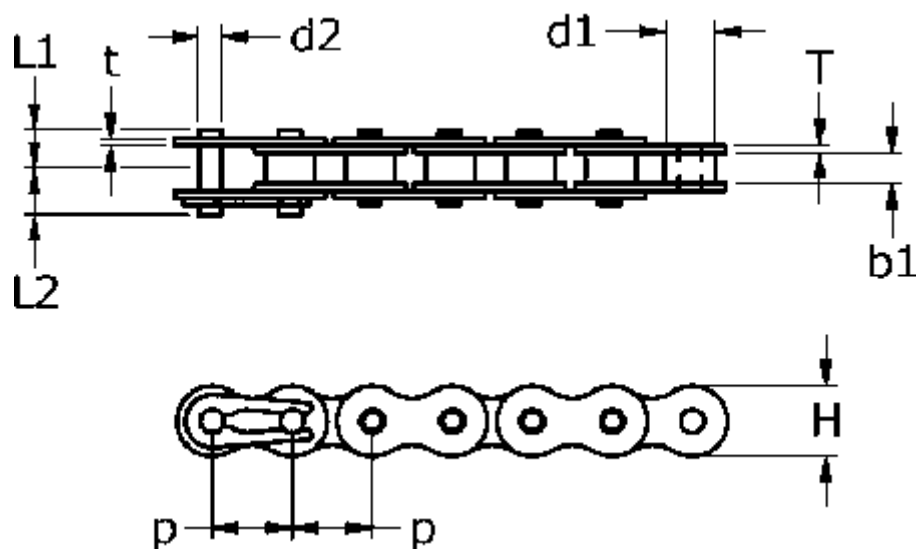

Article number: 613104018

Description: Tsubaki Heavy Duty 200 HT-1 Simplex rollerchain
Heavy Duty

Note: Heavy Duty 200 HT-1

Measures

b1	= 38.1
Breaking power	= 486kN
d1	= 39.38
d2	= 19.85
H	= 60.3
L1	= 42.9
L2	= 48.1
P	= 63.5

T	= 9.5
t	= 9.5